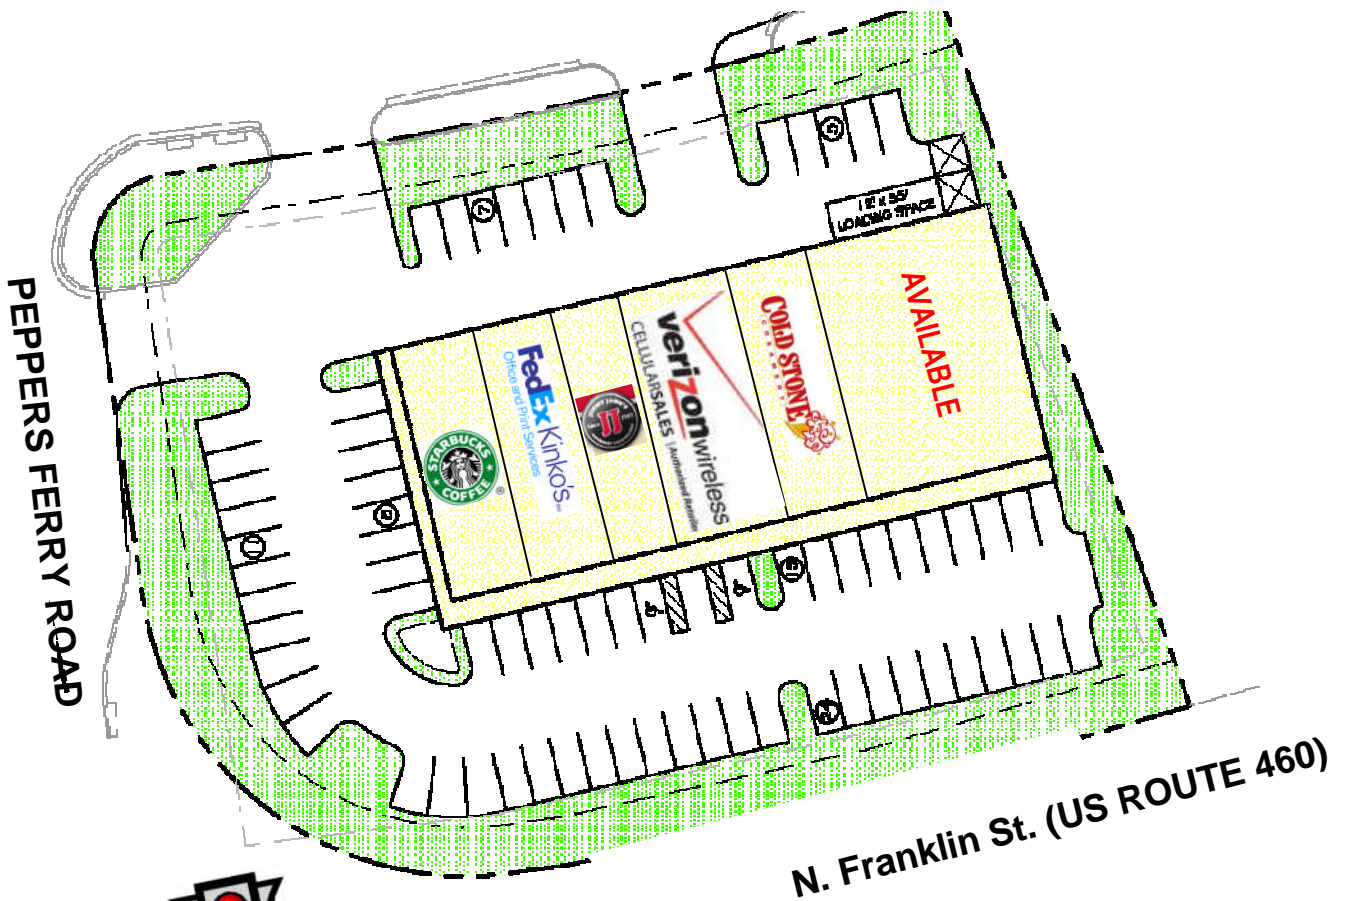

CHRISTIANSBURG, VA N. FRANKLIN / RT 460 & PEPPERS FERRY RD

AERIAL

**FRONTIER
DEVELOPMENT**

Please contact JAMES LEACH for more information – (305) 692-9992 – jleach@fdllc.com

CHRISTIANSBURG, VA

N. FRANKLIN / RT 460 & PEPPERS FERRY RD

ELEVATION

SITE PLAN

SITE INFO

- Join Starbucks, Verizon Wireless, Fedex Office, Jimmy Johns, & Cold Stone Creamery.
- Combined traffic counts of 38,000+ VPD.
- Caddy-Corner to New River Valley Mall.

FRONTIER
DEVELOPMENT